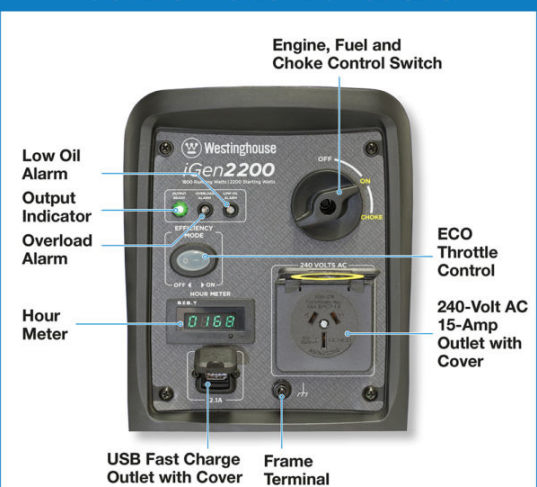

Control Panel Functions

MELBOURNE

136 Fairbank Road
Clayton South, VIC 3169
(03) 9544 4222

SYDNEY

1 St James Place
Seven Hills, NSW 2147
(02) 9899 6699

BRISBANE

31 South Pine Road
Brendale, QLD 4500
(07) 3205 6333