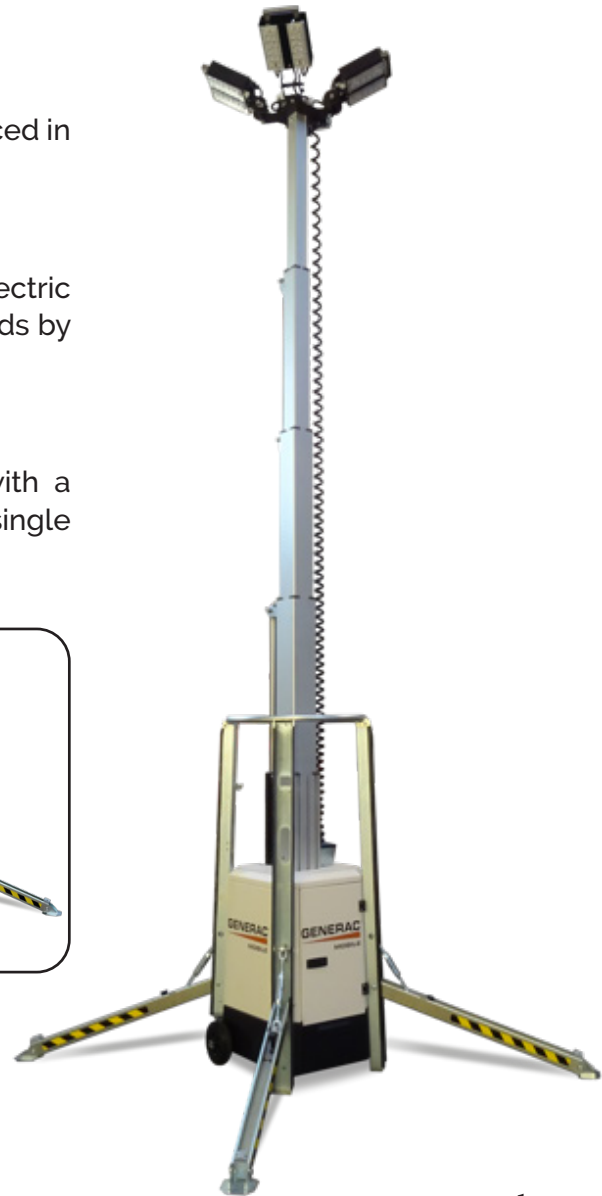

TF4 Generac Light Tower

DURABLE | RELIABLE | EFFICIENT

The new TF4 light tower is the smallest model of the Generac Mobile® range. This portable lighting tower is extremely practical and easy to use, ensuring a good level of illumination for small-sized working areas. TF4 is ideal for applications in containers, mobile offices, temporary dormitories, and power factories and is also perfect for civil protection use. Thanks to the hybrid features and LED lamps, this model can run more than 340 hours without refuelling.

FLOODLIGHTS WITH ROTATION AND TILTING SYSTEM

The floodlights have a rotation and a tilting system to be placed in different positions and illuminate from 180° up to 360°.

OPTIONAL ELECTRIC ACTUATOR FOR THE MAST

When the TF4 light tower is equipped with the optional electric actuator, the operator can raise and lower the mast in seconds by using a simple selector located on the control panel.

HAND TROLLEY

The TF4 light tower's small size and weight combined with a standard hand trolley allow easy handling of the unit by a single operator.

COMPACT DIMENSIONS

The extremely compact dimensions of the TF4 light tower allow this unit to be transported in high quantities on trucks or containers:

- 20 container: 22 units
- 40 container: 50 units
- 13m truck: 68 units