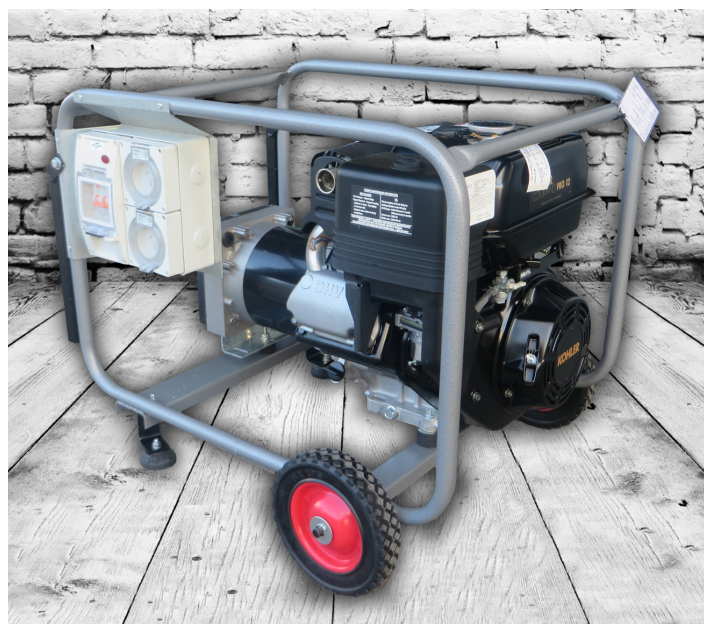

ESTABLISHED 1949

MAXIGEN

7kVA Generator (Hire Pack) - MG7HP

MaxiGen 7kVA MG7HP single phase portable hire pack generator with petrol powered 12HP Japanese-made Kohler Pro12 engine with recoil start and Italian-made NSM brushless alternator, and Hire Pack.

MaxiGen portable petrol powered generating sets are built to last, and guarantee maximum efficiency from your appliances and tools providing performance and reliability in a rugged go-anywhere compact unit.

FEATURES

Low oil protection
Anti-vibration mounts, roll frame
12 month warranty

HIRE PACK (HP)

RCD protection, circuit breaker
2x 15Amp weatherproof outlets
Wheels, handles

APPLICATIONS

Running most household appliances, air conditioners
Most welders, bricksaws, power tools
Single phase equipment, lighting

INDUSTRY

Hire & Rental
Farm & Rural
Backup Power
Shires & Councils
Government
Medical

SPECIFICATIONS

Model: MG7HP
kVA: 7.0
Watts: 5600
Horse Power: 12
Engine: Kohler Pro12/Pro12.75
Tank: 6.9 L
Oil Capacity: 1.1 L
Weight: 87 KG
Dimensions (L x W x H): 730 X 540 X 565 mm
Start: Recoil
Run Time: 2.4 Hours
Noise Level: 74.9 dba @ 7m